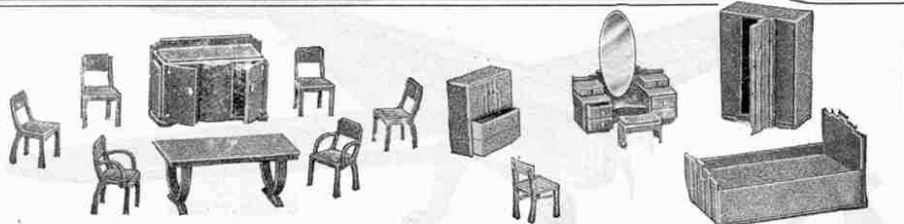

Dinky Toys DOLL'S HOUSE FURNITURE

A WONDERFUL SERIES OF ACTUAL SCALE MODELS

DINING-ROOM FURNITURE

Dinky Toys No. 101 Price of complete set 2/3
No. 101a. Table ... .. 5d. each
No. 101b. Sideboard (Opening doors) ... 9d. "
No. 101c. Carver Chairs ... .. 3d. "
No. 101d. Chairs ... .. 2d. "
Supplied in walnut finish only.

BEDROOM FURNITURE

Dinky Toys No. 102 Price of complete set 2/11
No. 102a. Bed ... .. 6d. each
No. 102b. Wardrobe (Opening door) ... 9d. "
No. 102c. Dressing Table (Opening drawers) 10d. "
No. 102d. Dressing Chest (Opening drawers) 6d. "
No. 102e. Dressing Table Stool ... .. 2d. "
No. 102f. Chair ... .. 2d. "
Supplied in colour or walnut brown finish.