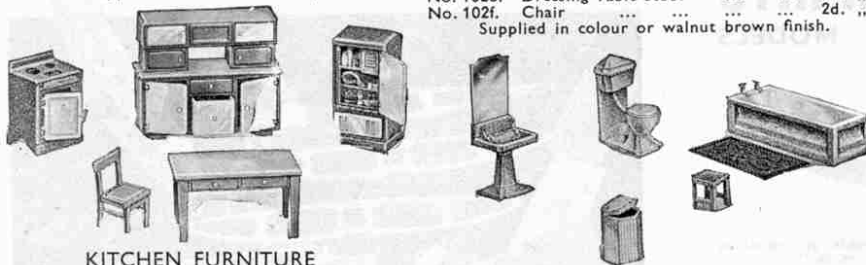

VOL. XXXIX No. 12

DECEMBER 1954

MECCANO

MAGAZINE

THE JOYS OF CHRISTMAS

Dinky Toys DOLL'S HOUSE FURNITURE

A WONDERFUL SERIES OF ACTUAL SCALE MODELS

DINING-ROOM FURNITURE

Dinky Toys No. 101 Price of complete set 2/3
 No. 101a. Table 5d. each
 No. 101b. Sideboard (Opening doors) 9d. "
 No. 101c. Carver Chairs 3d. "
 No. 101d. Chairs 2d. "
 Supplied in walnut finish only.

KITCHEN FURNITURE

Dinky Toys No. 103 Price of complete set 2/6
 No. 103a. Refrigerator (Opening Door) 8d. each
 No. 103b. Kitchen Cabinet (Opening doors and drawers) ... 10d. "
 No. 103c. Electric Cooker (Opening door) 6d. "
 No. 103d. Table 4d. "
 No. 103e. Chair 2d. "
 Supplied in two colour schemes—light blue and white; light green and cream.

The extension of the range of Dinky Toys to include true-to-scale modern Furniture will be welcomed by all who know the charm of these perfect miniatures. Much care and thought have been given to the design, finish and presentation of every article of this Furniture series. Each piece is based on a typical example of modern design, and all are actual scale models made to a scale of 7/16th of an inch to one foot. There is a tone and individuality of style about Dinky Toys Doll's House Furniture which cannot fail to appeal. Among the most attractive features are the opening doors and drawers. This furniture is far superior to anything of its kind that has ever before been produced for the delight and pleasure of young people.