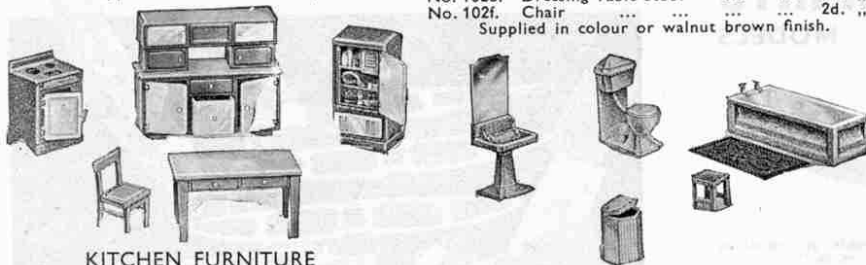

VOL. XXXIX No. 12

DECEMBER 1954

MECCANO

MAGAZINE

THE JOYS OF CHRISTMAS

Dinky Toys DOLL'S HOUSE FURNITURE

A WONDERFUL SERIES OF ACTUAL SCALE MODELS

DINING-ROOM FURNITURE

Dinky Toys No. 101 Price of complete set 2/3
 No. 101a. Table 5d. each
 No. 101b. Sideboard (Opening doors) ... 9d. "
 No. 101c. Carver Chairs 3d. "
 No. 101d. Chairs 2d. "
 Supplied in walnut finish only.

KITCHEN FURNITURE

Dinky Toys No. 103 Price of complete set 2/6
 No. 103a. Refrigerator (Opening Door) 8d. each
 No. 103b. Kitchen Cabinet (Opening doors and drawers) ... 10d. "
 No. 103c. Electric Cooker (Opening door) 6d. "
 No. 103d. Table 4d. "
 No. 103e. Chair 2d. "
 Supplied in two colour schemes—light blue and white; light green and cream.

The extension of the range of Dinky Toys to include true-to-scale modern Furniture will be welcomed by all who know the charm of these perfect miniatures. Much care and thought have been given to the design, finish and presentation of every article of this Furniture series. Each piece is based on a typical example of modern design, and all are actual scale models made to a scale of 7/16th of an inch to one foot. There is a tone and individuality of style about Dinky Toys Doll's House Furniture which cannot fail to appeal. Among the most attractive features are the opening doors and drawers. This furniture is far superior to anything of its kind that has ever before been produced for the delight and pleasure of young people.