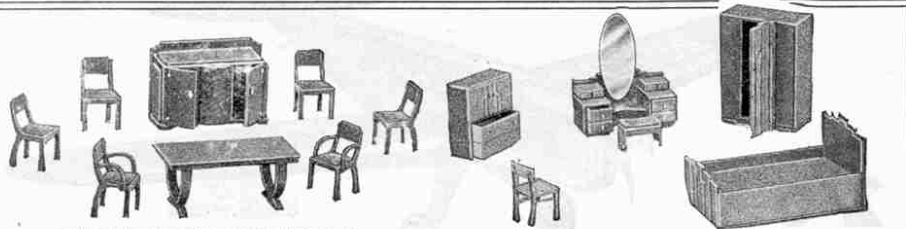

Dinky Toys DOLL'S HOUSE FURNITURE

A WONDERFUL SERIES OF ACTUAL SCALE MODELS

DINING-ROOM FURNITURE

Dinky Toys No. 101 Price of complete set 2/3
No. 101a. Table ... .. 5d. each
No. 101b. Sideboard (Opening doors) 9d. "
No. 101c. Carver Chairs ... .. 3d. "
No. 101d. Chairs ... .. 2d. "
Supplied in walnut finish only.

BEDROOM FURNITURE

Dinky Toys No. 102 Price of complete set 2/11
No. 102a. Bed ... .. 6d. each
No. 102b. Wardrobe (Opening door) ... 9d. "
No. 102c. Dressing Table (Opening drawers) 10d. "
No. 102d. Dressing Chest (Opening drawers) 6d. "
No. 102e. Dressing Table Stool ... .. 2d. "
No. 102f. Chair ... .. 2d. "
Supplied in colour or walnut brown finish.