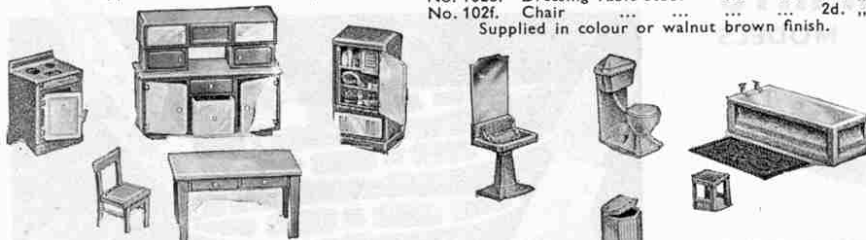

KITCHEN FURNITURE

Dinky Toys No. 103 Price of complete set 2/6
No. 103a. Refrigerator (Opening Door) 8d. each
No. 103b. Kitchen Cabinet (Opening doors and drawers) ... 10d. "
No. 103c. Electric Cooker (Opening door) ... .. 6d. "
No. 103d. Table ... .. 4d. "
No. 103e. Chair ... .. 2d. "
Supplied in two colour schemes—light blue and white; light green and cream.

BATHROOM FURNITURE

Dinky Toys No. 104 Price of complete set 2/-
No. 104a. Bath 6d. each No. 104b. Bath Mat 1d. each
No. 104c. Pedestal Hand Basin ... .. 6d. "
No. 104d. Stool ... .. 2d. "
No. 104e. Linen Basket (Opening lid) ... 4d. each
No. 104f. Toilet (Lifting lid) ... .. 6d. each
Supplied in two colour schemes—pink and white; light green and white.

The extension of the range of Dinky Toys to include true-to-scale modern Furniture will be welcomed by all who know the charm of these perfect miniatures. Much care and thought have been given to the design, finish and presentation of every article of this Furniture series. Each piece is based on a typical example of modern design, and all are actual scale models made to a scale of 7/16th of an inch to one foot. There is a tone and individuality of style about Dinky Toys Doll's House Furniture which cannot fail to appeal. Among the most attractive features are the opening doors and drawers. This furniture is far superior to anything of its kind that has ever before been produced for the delight and pleasure of young people.

The Dinky Toys Furniture is now ready. See it at your dealer's.