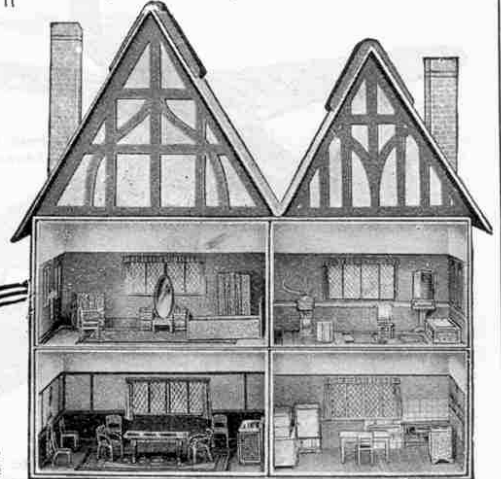

"DOLLY VARDEN" DOLL'S HOUSE

THE LATEST FROM
MECCANOLAND

The "Dolly Varden" Doll's House illustrated here has been specially designed for use with Dinky Toys Doll's House Furniture.

The house is collapsible and the exterior is designed to represent a half-timbered dwelling, while the interior decorations, which are printed in nine colours, are in an attractive modern style.

Reinforced leather board is the material of which the house is constructed, and when set up it is as strong as a wood structure. The container, which also is made of reinforced leather board, opens out to show a lovely garden with Tennis Lawn, Carriage Drive, and Rockery, providing an exquisite setting for play with Dinky Toys and Hornby Trees, Hedging, etc. Price 9/6