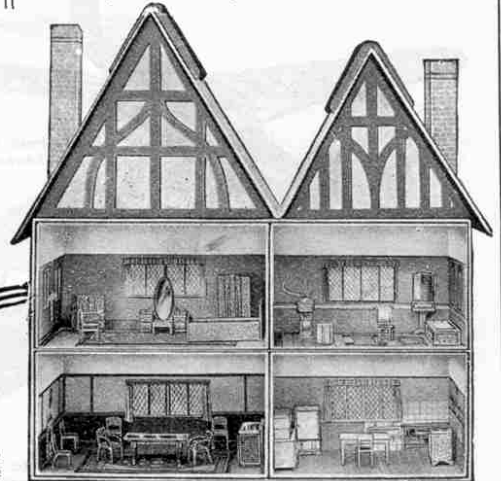

This back view of the Doll's House shows the four suites of Dinky Toys Doll's House Furniture tastefully arranged in position.

"DOLLY VARDEN" DOLL'S HOUSE

THE LATEST FROM
MECCANOLAND

The "Dolly Varden" Doll's House illustrated here has been specially designed for use with Dinky Toys Doll's House Furniture.

The house is collapsible and the exterior is designed to represent a half-timbered dwelling, while the interior decorations, which are printed in nine colours, are in an attractive modern style.

Reinforced leather board is the material of which the house is constructed, and when set up it is as strong as a wood structure. The container, which also is made of reinforced leather board, opens out to show a lovely garden with Tennis Lawn, Carriage Drive, and Rockery, providing an exquisite setting for play with Dinky Toys and Hornby Trees, Hedging, etc. Price 9/6