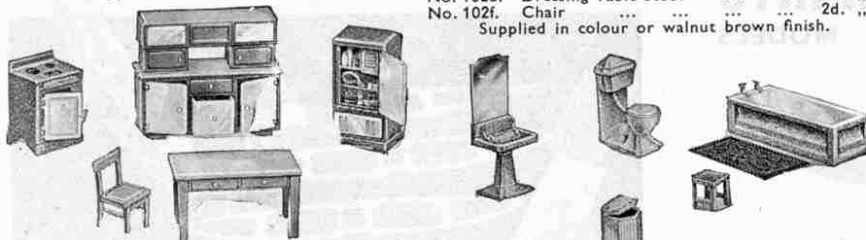

# Dinky Toys DOLL'S HOUSE FURNITURE

A WONDERFUL SERIES OF ACTUAL SCALE MODELS

## DINING-ROOM FURNITURE

Dinky Toys No. 101 Price of complete set 2/3  
 No. 101a. Table ... .. 5d. each  
 No. 101b. Sideboard (Opening doors) ... 9d. "  
 No. 101c. Carver Chairs ... .. 3d. "  
 No. 101d. Chairs ... .. 2d. "  
 Supplied in walnut finish only.

The extension of the range of Dinky Toys to include true-to-scale modern Furniture will be welcomed by all who know the charm of these perfect miniatures. Much care and thought have been given to the design, finish and presentation of every article of this Furniture series. Each piece is based on a typical example of modern design, and all are actual scale models made to a scale of 7/16th of an inch to one foot. There is a tone and individuality of style about Dinky Toys Doll's House Furniture which cannot fail to appeal. Among the most attractive features are the opening doors and drawers. This furniture is far superior to anything of its kind that has ever before been produced for the delight and pleasure of young people.