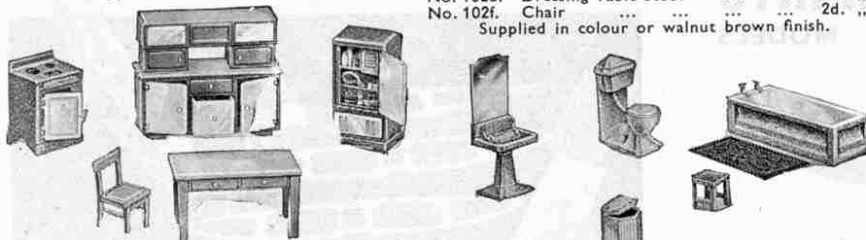

KITCHEN FURNITURE

Dinky Toys No. 103 Price of complete set 2/6
No. 103a. Refrigerator (Opening Door) 8d. each
No. 103b. Kitchen Cabinet (Opening doors and drawers) ... 10d. "
No. 103c. Electric Cooker (Opening door) ... .. 6d. "
No. 103d. Table ... .. 4d. "
No. 103e. Chair ... .. 2d. "
Supplied in two colour schemes—light blue and white; light green and cream.

BATHROOM FURNITURE

Dinky Toys No. 104 Price of complete set 2/-
No. 104a. Bath 6d. each No. 104b. Bath Mat 1d. each
No. 104c. Pedestal Hand Basin ... .. 6d. "
No. 104d. Stool ... .. 2d. "
No. 104e. Linen Basket (Opening lid) ... 4d. each
No. 104f. Toilet (Lifting lid) ... .. 6d. each
Supplied in two colour schemes—pink and white; light green and white.

The extension of the range of Dinky Toys to include true-to-scale modern Furniture will be welcomed by all who know the charm of these perfect miniatures. Much care and thought have been given to the design, finish and presentation of every article of this Furniture series. Each piece is based on a typical example of modern design, and all are actual scale models made to a scale of 7/16th of an inch to one foot. There is a tone and individuality of style about Dinky Toys Doll's House Furniture which cannot fail to appeal. Among the most attractive features are the opening doors and drawers. This furniture is far superior to anything of its kind that has ever before been produced for the delight and pleasure of young people.

The Dinky Toys Furniture is now ready. See it at your dealer's.