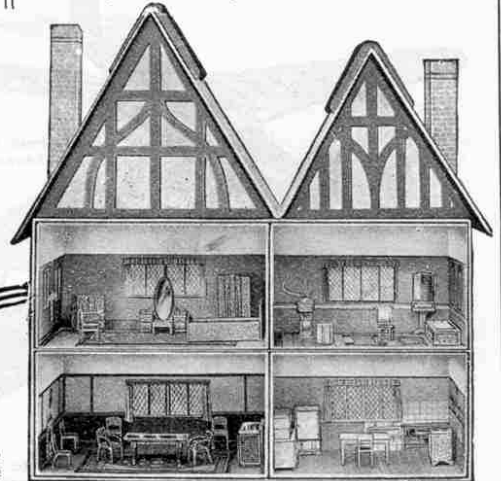

"DOLLY VARDEN" DOLL'S HOUSE

THE LATEST FROM
MECCANOLAND

The "Dolly Varden" Doll's House illustrated here has been specially designed for use with Dinky Toys Doll's House Furniture.

The house is collapsible and the exterior is designed to represent a half-timbered dwelling, while the interior decorations, which are printed in nine colours, are in an attractive modern style.

Reinforced leather board is the material of which the house is constructed, and when set up it is as strong as a wood structure. The container, which also is made of reinforced leather board, opens out to show a lovely garden with Tennis Lawn, Carriage Drive, and Rockery, providing an exquisite setting for play with Dinky Toys and Hornby Trees, Hedging, etc. Price 9/6