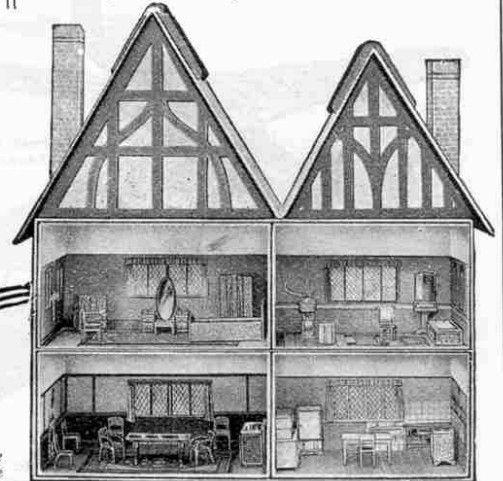

This back view of the Doll's House shows the four suites of Dinky Toys Doll's House Furniture tastefully arranged in position.

"DOLLY VARDEN" DOLL'S HOUSE

THE LATEST FROM
MECCANOLAND

The "Dolly Varden" Doll's House illustrated here has been specially designed for use with Dinky Toys Doll's House Furniture.

The house is collapsible and the exterior is designed to represent a half-timbered dwelling, while the interior decorations, which are printed in nine colours, are in an attractive modern style.

Reinforced leather board is the material of which the house is constructed, and when set up it is as strong as a wood structure. The container, which also is made of reinforced leather board, opens out to show a lovely garden with Tennis Lawn, Carriage Drive, and Rockery, providing an exquisite setting for play with Dinky Toys and Hornby Trees, Hedging, etc. Price 9/6