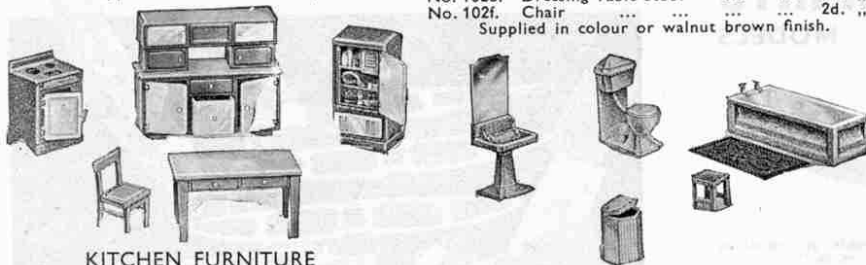

# Dinky Toys DOLL'S HOUSE FURNITURE

A WONDERFUL SERIES OF ACTUAL SCALE MODELS

## DINING-ROOM FURNITURE

Dinky Toys No. 101 Price of complete set 2/3  
 No. 101a. Table ... .. 5d. each  
 No. 101b. Sideboard (Opening doors) ... 9d. "  
 No. 101c. Carver Chairs ... .. 3d. "  
 No. 101d. Chairs ... .. 2d. "  
 Supplied in walnut finish only.

The extension of the range of Dinky Toys to include true-to-scale modern Furniture will be welcomed by all who know the charm of these perfect miniatures. Much care and thought have been given to the design, finish and presentation of every article of this Furniture series. Each piece is based on a typical example of modern design, and all are actual scale models made to a scale of 7/16th of an inch to one foot. There is a tone and individuality of style about Dinky Toys Doll's House Furniture which cannot fail to appeal. Among the most attractive features are the opening doors and drawers. This furniture is far superior to anything of its kind that has ever before been produced for the delight and pleasure of young people.