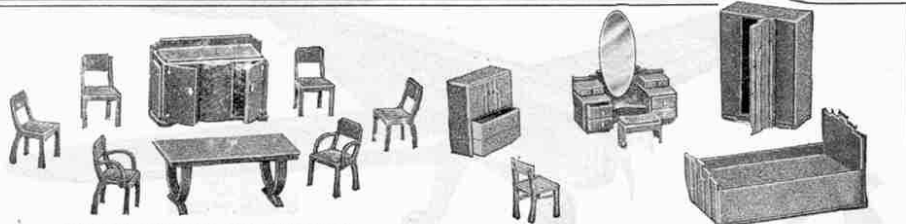

Dinky Toys DOLL'S HOUSE FURNITURE

A WONDERFUL SERIES OF ACTUAL SCALE MODELS

DINING-ROOM FURNITURE

Dinky Toys No. 101 Price of complete set 2/3
No. 101a. Table ... .. 5d. each
No. 101b. Sideboard (Opening doors) ... 9d. "
No. 101c. Carver Chairs ... .. 3d. "
No. 101d. Chairs ... .. 2d. "
Supplied in walnut finish only.

BEDROOM FURNITURE

Dinky Toys No. 102 Price of complete set 2/11
No. 102a. Bed ... .. 6d. each
No. 102b. Wardrobe (Opening door) ... 9d. "
No. 102c. Dressing Table (Opening drawers) 10d. "
No. 102d. Dressing Chest (Opening drawers) 6d. "
No. 102e. Dressing Table Stool ... .. 2d. "
No. 102f. Chair ... .. 2d. "
Supplied in colour or walnut brown finish.