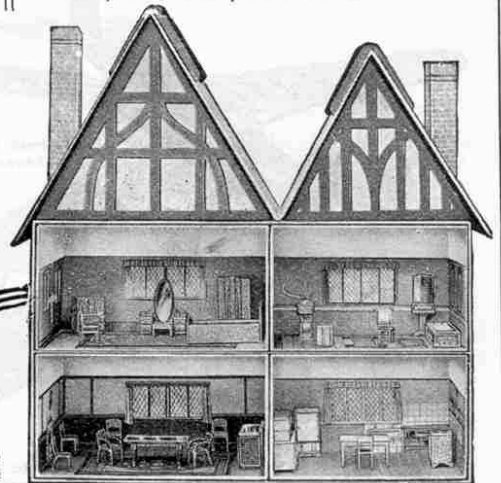

"DOLLY VARDEN" DOLL'S HOUSE

THE LATEST FROM
MECCANOLAND

The "Dolly Varden" Doll's House illustrated here has been specially designed for use with Dinky Toys Doll's House Furniture.

The house is collapsible and the exterior is designed to represent a half-timbered dwelling, while the interior decorations, which are printed in nine colours, are in an attractive modern style.

Reinforced leather board is the material of which the house is constructed, and when set up it is as strong as a wood structure. The container, which also is made of reinforced leather board, opens out to show a lovely garden with Tennis Lawn, Carriage Drive, and Rockery, providing an exquisite setting for play with Dinky Toys and Hornby Trees, Hedging, etc. Price 9/6