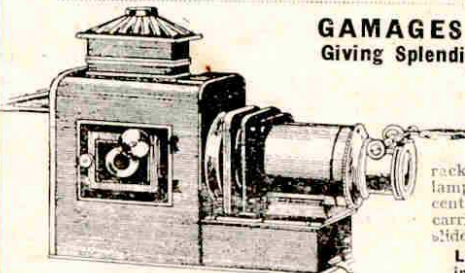

Have your own
Picture Show
at Home with a
**GAMAGE
MODEL**

P 422

These have two spools, thus enabling the user to rewind the film quickly.

These are very large and of superior quality

35/- 45/- 70/- 84/-

Also, but fitted for Electric Light, with lamp holder, wire flex, and plug to attach to any ordinary electric lamp.

4 - extra

ACETYLENE GENERATORS

P 419 For the Juvenile Magic Lanterns and Cinematographs.

Including generator, container, rubber tubing, gas arm and adjustments, complete. Carr. 6d.

4/6

For the "LISTENER-IN"

FULLER'S
BLOCK
WIRELESS
Accumulators

Special offer of ex-Government Stock, but absolutely unused.

2 volt, 10/6
40 amp.
Post 1/-
4 volt, 21/-
40 amp.
Post 1/-
6 volt, 31/6
40 amp.
Post 1/6

For utmost results use Gamages famous "PERMANITE"

in your Crystal Detector. It will amaze you by the wonderfully clear reception and sensitivity. Per large specimen. Post Free

1/6

At GAMAGES there is literally everything for wireless enthusiasts. Send for catalogue and judge the wonderful bargains for yourself.

The World's Big Store for Boys Gamages OF HOLBORN

No More Dull Winter Evenings!

You know these "nothing-to-do" nights, boys!—When it's raining hard, you can't go out, and you're tired of reading! Just think how splendid it would be to give a "picture-show" to your family and friends!—the fun you could have as the operator! Get a Gamage Cinematograph—You'll find "Home Movies" the best thing ever.

Width of Slide Price

3/8 in. ...	9d.
1 in. ...	10d.
1 1/8 in. ...	11d.
1 1/4 in. ...	1/-
1 3/8 in. ...	1/3
1 1/2 in. ...	1/6
1 3/4 in. ...	1/9

Post up to 1 1/2 in. 4d.
Post up to 2 1/4 in. 6d.

LONG SLIDES

FOR JUVENILE LANTERNS

P 373 All British, 12 in a box, in ALL THE FOLLOWING SIZES. We can do seven different varieties in each size ... 1/- Seven boxes post free, any size

Width of Slide Price