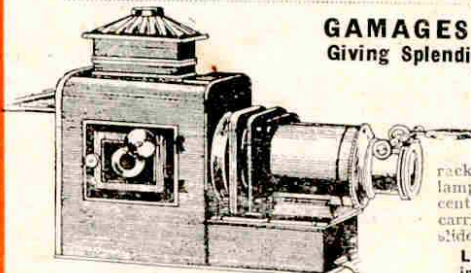

GAMAGES OPTICAL LANTERN Giving Splendid Results and Complete with 1 Dozen Slides

No. 1. Full-sized japanned body lantern, similar to sketch, fitted with best 4 in. Plano Convex condensers and double combination front lens, with rack-work focus, petroleum three-wick lamp, or incandescent gas outfit, slide carrier, and 1 doz. slides ... Complete

£2 15s.

Lantern without lighting, but including carrier and tray ... 42/6

SUPERIOR RUSSIAN IRON LANTERNS

No. 3. Same shape as No. 1 Lantern not having the extension foot as shown in the illustration, and having single rack-work motion and brass sliding front fitted up as No. 1 ... Complete

£3 : 15s.

GAMAGES, HOLBORN LONDON, E.C.1

FOOTBALL AGAIN!!

No matter what you want whether it be Footballs, Boots, Shirts or Knickers—get your kit—at—Gamages and get the very best possible. Visit our huge store at Holborn and see the remarkable values for yourself, or send for our Illustrated SPORTS LIST which deals extensively with every Winter Sport. It will be sent Post Free on request.