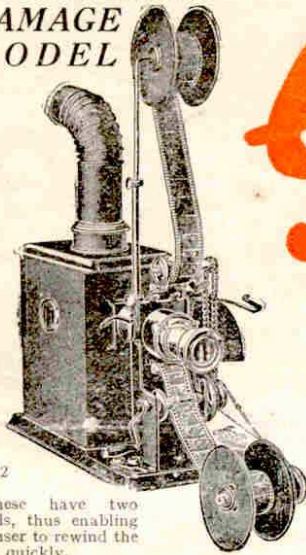

Have your own
Picture Show
at Home with a
**GAMAGE
MODEL**

P 422

These have two spools, thus enabling the user to rewind the film quickly.

These are very large and of superior quality

35/- 45/- 70/- 84/-

Also, but fitted for Electric Light, with lamp holder, wire flex, and plug to attach to any ordinary electric lamp.

4 - extra

ACETYLENE GENERATORS

P 419 For the Juvenile Magic Lanterns and Cinematographs.

Including generator, container, rubber tubing, gas arm and adjustments, complete.

4/6

For the "LISTENER-IN"

FULLER'S BLOCK WIRELESS Accumulators

Special offer of ex-Government Stock, but absolutely unused.

2 volt, 10/6
40 amp.
Post 1/-

4 volt, 21/-
40 amp.
Post 1/-

6 volt, 31/6
40 amp.
Post 1/6

For utmost results use Gamages famous "PERMANITE"

in your Crystal Detector. It will amaze you by the wonderfully clear reception and sensitivity. Per large specimen. Post Free

1/6

At GAMAGES there is literally everything for wireless enthusiasts. Send for catalogue and judge the wonderful bargains for yourself.

The World's Big Store for Boys **Gamages** OF HOLBORN

No More Dull Winter Evenings!

You know these "nothing-to-do" nights, boys!—When it's raining hard, you can't go out, and you're tired of reading! Just think how splendid it would be to give a "picture-show" to your family and friends!—the fun you could have as the operator! Get a Gamage Cinematograph—You'll find "Home Movies" the best thing ever.

Width of Slide	Gamages Price	LONG SLIDES FOR JUVENILE LANTERNS	Width of Slide	Gamages Price
7/8 in.	9d.		1 1/2 in.	1/9
1 in.	10d.		2 in.	2/-
1 1/8 in.	11d.		2 1/4 in.	2/6
1 1/4 in.	1/-		2 1/2 in.	3/-
1 3/8 in.	1/3		2 3/4 in.	3/3
1 1/2 in.	1/6		3 in.	4/-
1 5/8 in.	1/9		3 1/2 in.	5/-
Post up to 1 1/2 in.	4d.		Post up to 1 1/2 in.	4d.
Post up to 2 1/4 in.	6d.	Post up to 2 1/4 in.	6d.	

P 373 All British, 12 in a box, in ALL THE FOLLOWING SIZES. We can do seven different varieties in each size ... 1/- Seven boxes post free, any size

Boys! Here's a fine
Cinematograph—
and its
cheap, too!