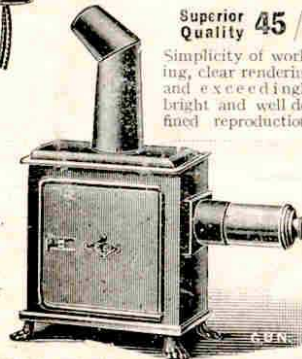

JUVENILE MAGIC LANTERNS

All metal bodies, objection fitted with good lenses, complete with oil lamp and glass and 6 slides. Packed in cardboard boxes.

Height with Chimney	Size of Slides	Price	Extra Slides, per box of 1 doz.
10 in.	1 x 4 in.	2/9	9d.
13 in.	1 x 4 in.	5/6	9d.

GAMAGES OPTICAL LANTERN Giving Splendid Results and Complete with 1 Dozen Slides

No. 1. Full-sized japanned body lantern, similar to sketch, fitted with best 4 in. Plano Convex condensers and double combination front lens, with rack-work focus, petroleum three-wick lamp, or incandescent gas outfit, slide carrier, and 1 doz. slides ... Complete

£2 15s.

Lantern without lighting, but including carrier and tray ... 42/6