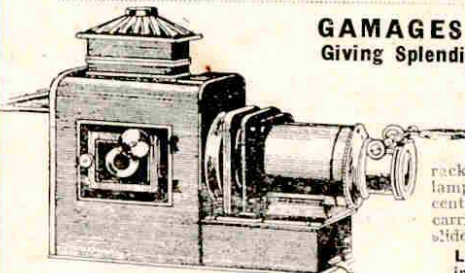

SUPERIOR RUSSIAN IRON LANTERNS

No. 3. Same shape as No. 1 Lantern not having the extension foot as shown in the illustration, and having single rack-work motion and brass sliding front fitted up as No. 1 ... Complete

£3 : 15s.

FOOTBALL AGAIN!!

No matter what you want whether it be Footballs, Boots, Shirts or Knickers—get your kit—at—Gamages and get the very best possible. Visit our huge store at Holborn and see the remarkable values for yourself, or send for our Illustrated SPORTS LIST which deals extensively with every Winter Sport. It will be sent Post Free on request.

GAMAGES, HOLBORN LONDON, E.C.1