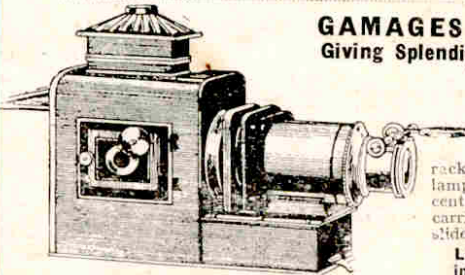

Have your own
Picture Show
at Home with a
**GAMAGE
MODEL**

P 422

These have two spools, thus enabling the user to rewind the film quickly.

These are very large and of superior quality

35/- 45/- 70/- 84/-

Also, but fitted for Electric Light, with lamp holder, wire flex, and plug to attach to any ordinary electric lamp.

4 - extra

ACETYLENE GENERATORS

P 419 For the Juvenile Magic Lanterns and Cinematographs.

Including generator, container, rubber tubing, gas arm and adjustments, complete. Carr. 6d.

4/6

For the "LISTENER-IN"

FULLER'S
BLOCK
WIRELESS
Accumulators

Special offer of ex-Government Stock, but absolutely unused.

2 volt, 10/6

40 amp. Post 1/-

4 volt, 21/-

40 amp. Post 1/-

6 volt, 31/6

40 amp. Post 1/6

For utmost results use Gamages famous "PERMANITE"

in your Crystal Detector. It will amaze you by the wonderfully clear reception and sensitivity. Per large specimen. Post Free

1/6

At GAMAGES there is literally everything for wireless enthusiasts. Send for catalogue and judge the wonderful bargains for yourself.

The World's Big Store for Boys Gamages OF HOLBORN

No More Dull Winter Evenings!

You know these "nothing-to-do" nights, boys!—When it's raining hard, you can't go out, and you're tired of reading! Just think how splendid it would be to give a "picture-show" to your family and friends!—the fun you could have as the operator! Get a Gamage Cinematograph—You'll find "Home Movies" the best thing ever.