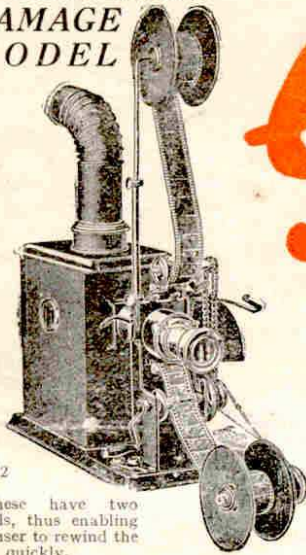

Have your own
Picture Show
at Home with a
**GAMAGE
MODEL**

P 422

These have two spools, thus enabling the user to rewind the film quickly.

These are very large and of superior quality

35/- 45/- 70/- 84/-

Also, but fitted for Electric Light, with lamp holder, wire flex, and plug to attach to any ordinary electric lamp.

4 - extra

ACETYLENE GENERATORS

P 419 For the Juvenile Magic Lanterns and Cinematographs.

Including generator, container, rubber tubing, gas arm and adjustments, complete.

4/6

For the "LISTENER-IN"

FULLER'S BLOCK WIRELESS Accumulators

Special offer of ex-Government Stock, but absolutely unused.

2 volt, 10/6
40 amp.
Post 1/-

4 volt, 21/-
40 amp.
Post 1/-

6 volt, 31/6
40 amp.
Post 1/6

For utmost results use Gamages famous "PERMANITE"

in your Crystal Detector. It will amaze you by the wonderfully clear reception and sensitivity. Per large specimen. Post Free

1/6

At GAMAGES there is literally everything for wireless enthusiasts. Send for catalogue and judge the wonderful bargains for yourself.

The World's Big Store for Boys Gamages OF HOLBORN

No More Dull Winter Evenings!

You know these "nothing-to-do" nights, boys!—When it's raining hard, you can't go out, and you're tired of reading! Just think how splendid it would be to give a "picture-show" to your family and friends!—the fun you could have as the operator! Get a Gamage Cinematograph—You'll find "Home Movies" the best thing ever.

Width of Slide	Gamages Price	LONG SLIDES FOR JUVENILE LANTERNS	Width of Slide	Gamages Price
7/8 in.	9d.		1 1/2 in.	1/9
1 in.	10d.		2 in.	2/-
1 1/8 in.	11d.		2 1/4 in.	2/6
1 1/4 in.	1/-		2 1/2 in.	3/-
1 3/8 in.	1/3		2 3/4 in.	3/3
1 1/2 in.	1/6		3 in.	4/-
1 5/8 in.	1/9		3 1/2 in.	5/-
Post up to 1 1/2 in.	4d.		Post up to 1 1/2 in.	4d.
Post up to 2 1/4 in.	6d.	Post up to 2 1/4 in.	6d.	

P 373 All British, 12 in a box, in ALL THE FOLLOWING SIZES. We can do seven different varieties in each size ... 1/- Seven boxes post free, any size

Boys! Here's a fine
Cinematograph—
and its
cheap, too!