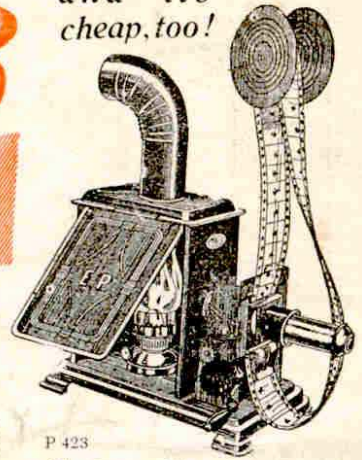

The World's Big Store for Boys Gamages OF HOLBORN

No More Dull Winter Evenings!

You know these "nothing-to-do" nights, boys!—When it's raining hard, you can't go out, and you're tired of reading! Just think how splendid it would be to give a "picture-show" to your family and friends!—the fun you could have as the operator! Get a Gamage Cinematograph—You'll find "Home Movies" the best thing ever.

Width of Slide	Gamages Price	LONG SLIDES FOR JUVENILE LANTERNS	Width of Slide	Gamages Price
7/8 in.	9d.		1 1/2 in.	1/9
1 in.	10d.		2 in.	2/-
1 1/8 in.	11d.		2 1/4 in.	2/6
1 1/4 in.	1/-		2 1/2 in.	3/-
1 3/8 in.	1/3		2 3/4 in.	3/3
1 1/2 in.	1/6		3 in.	4/-
1 5/8 in.	1/9		3 1/2 in.	5/-
Post up to 1 1/2 in.	4d.		Post up to 1 1/2 in.	4d.
Post up to 2 1/4 in.	6d.	Post up to 2 1/4 in.	6d.	

P 373 All British, 12 in a box, in ALL THE FOLLOWING SIZES. We can do seven different varieties in each size ... 1/- Seven boxes post free, any size

Boys! Here's a fine
Cinematograph—
and its
cheap, too!