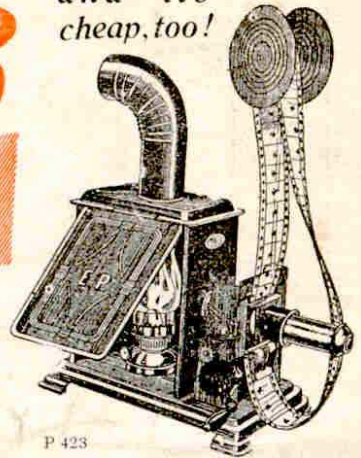

P 423

All are complete with oil lamp, film and lantern slides. These can be used also as magic lanterns. 5 6 7 6 12 6 21/- Carriage extra Electric Light Fittings ... 3/6 extra

Write for Illustrated List of Magic Lanterns, Cinematographs, etc.—POST FREE ON REQUEST.

Superior Quality Lanterns

Constructed on the lines of full size Magic Lanterns. These are of an elegant shape with polished Russian Iron Body, Paraffin Lamp and 12 fine Glass Slides, packed in separate specially grooved box. All complete in elegant cardboard box. Slides 1 1/2 in. wide, lens 1 9/16 in. diam. Price ... 12/6 Slides 2 in. wide, lens 1 1/2 in. diam. Price ... 21/-

Continuous Cinematograph Films

P 420 (As shown in Machine Illustrated above) Suitable for juvenile machines. These are specially made, being very transparent, and giving good pictures with oil lamp where the ordinary film is not always a success. 1. Long coloured films ... 1/6 each 2. Smaller films ... 10d. Short Lengths of film (ordinary) suitable for machines. In boxes. Per box of approximately 18 ft., 6d.; 36 ft., 1/-; 72 ft., 2/-; 144 ft., 4/-; etc., to 10/- for 360 ft. Post extra.