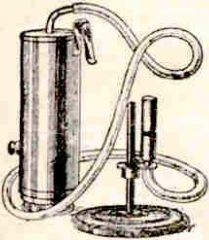

ACETYLENE GENERATORS

P 419 For the Juvenile Magic Lanterns and Cinematographs.

Including generator, container, rubber tubing, gas arm and adjustments, complete.

4/6

For the "LISTENER-IN"

FULLER'S BLOCK WIRELESS Accumulators

Special offer of ex-Government Stock, but absolutely unused.

2 volt, 10/6
40 amp.
Post 1/-

4 volt, 21/-
40 amp.
Post 1/-

6 volt, 31/6
40 amp.
Post 1/6

For utmost results use Gamages famous "PERMANITE"

in your Crystal Detector. It will amaze you by the wonderfully clear reception and sensitivity. Per large specimen. Post Free

1/6

At GAMAGES there is literally everything for wireless enthusiasts. Send for catalogue and judge the wonderful bargains for yourself.

The World's Big Store for Boys Gamages OF HOLBORN

No More Dull Winter Evenings!

You know these "nothing-to-do" nights, boys!—When it's raining hard, you can't go out, and you're tired of reading! Just think how splendid it would be to give a "picture-show" to your family and friends!—the fun you could have as the operator! Get a Gamage Cinematograph—You'll find "Home Movies" the best thing ever.

Width of Slide	Gamages Price	LONG SLIDES FOR JUVENILE LANTERNS	Width of Slide	Gamages Price
7/8 in.	9d.		1 1/2 in.	1/9
1 in.	10d.		2 in.	2/-
1 1/8 in.	11d.		2 1/4 in.	2/6
1 1/4 in.	1/-		2 1/2 in.	3/-
1 3/8 in.	1/3		2 3/4 in.	3/3
1 1/2 in.	1/6		3 in.	4/-
1 5/8 in.	1/9		3 1/2 in.	5/-
Post up to 1 1/2 in.	4d.		Post up to 1 1/2 in.	4d.
Post up to 2 1/4 in.	6d.	Post up to 2 1/4 in.	6d.	

P 373 All British, 12 in a box, in ALL THE FOLLOWING SIZES. We can do seven different varieties in each size ... 1/- Seven boxes post free, any size

Boys! Here's a fine
Cinematograph—
and its
cheap, too!