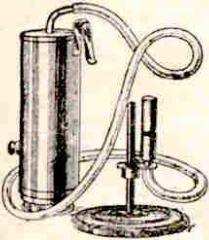

ACETYLENE GENERATORS

P 419 For the Juvenile Magic Lanterns and Cinematographs.

Including generator, container, rubber tubing, gas arm and adjustments, complete.

4/6

For the "LISTENER-IN"

FULLER'S BLOCK WIRELESS Accumulators

Special offer of ex-Government Stock, but absolutely unused.

2 volt, 10/6
40 amp.
Post 1/-

4 volt, 21/-
40 amp.
Post 1/-

6 volt, 31/6
40 amp.
Post 1/6

For utmost results use Gamages famous "PERMANITE"

in your Crystal Detector. It will amaze you by the wonderfully clear reception and sensitivity. Per large specimen. Post Free

1/6

At GAMAGES there is literally everything for wireless enthusiasts. Send for catalogue and judge the wonderful bargains for yourself.

The World's Big Store for Boys **Gamages** OF HOLBORN

No More Dull Winter Evenings!

You know these "nothing-to-do" nights, boys!—When it's raining hard, you can't go out, and you're tired of reading! Just think how splendid it would be to give a "picture-show" to your family and friends!—the fun you could have as the operator! Get a Gamage Cinematograph—You'll find "Home Movies" the best thing ever.

Width of Slide	Gamages Price	LONG SLIDES FOR JUVENILE LANTERNS	Width of Slide	Gamages Price
7/8 in.	9d.		1 1/2 in.	1/9
1 in.	10d.		2 in.	2/-
1 1/8 in.	11d.		2 1/4 in.	2/6
1 1/4 in.	1/-		2 1/2 in.	3/-
1 3/8 in.	1/3		2 3/4 in.	3/3
1 1/2 in.	1/6		3 in.	4/-
1 5/8 in.	1/9		3 1/2 in.	5/-
Post up to 1 1/2 in.	4d.		Post up to 1 1/2 in.	4d.
Post up to 2 1/4 in.	6d.	Post up to 2 1/4 in.	6d.	

P 373 All British, 12 in a box, in ALL THE FOLLOWING SIZES. We can do seven different varieties in each size ... 1/- Seven boxes post free, any size

Boys! Here's a fine
Cinematograph—
and its
cheap, too!