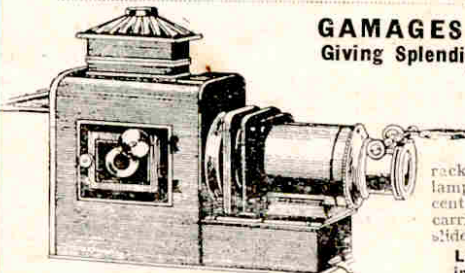

GAMAGES OPTICAL LANTERN Giving Splendid Results and Complete with 1 Dozen Slides

No. 1. Full-sized japanned body lantern, similar to sketch, fitted with best 4 in. Plano Convex condensers and double combination front lens, with rack-work focus, petroleum three-wick lamp, or incandescent gas outfit, slide carrier, and 1 doz. slides ... Complete

£2 15s.

Lantern without lighting, but including carrier and tray ... 42/6

SUPERIOR RUSSIAN IRON LANTERNS

No. 3. Same shape as No. 1 Lantern not having the extension foot as shown in the illustration, and having single rack-work motion and brass sliding front fitted up as No. 1 ... Complete

£3 : 15s.

GAMAGES, HOLBORN LONDON, E.C.1

FOOTBALL AGAIN!!

No matter what you want whether it be Footballs, Boots, Shirts or Knickers—get your kit — at — Gamages and get the very best possible. Visit our huge store at Holborn and see the remarkable values for yourself, or send for our Illustrated SPORTS LIST which deals extensively with every Winter Sport. It will be sent Post Free on request.