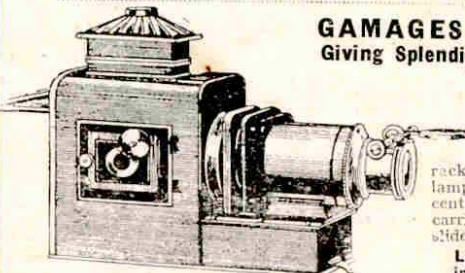

JUVENILE MAGIC LANTERNS

All metal bodies, objection fitted with good lenses, complete with oil lamp and glass and 6 slides. Packed in cardboard boxes.

Height with Chimney	Size of Slides	Price	Extra Slides, per box of 1 doz.
10 in.	1 x 4 in.	2/9	9d.
13 in.	1 x 4 in.	5/6	9d.