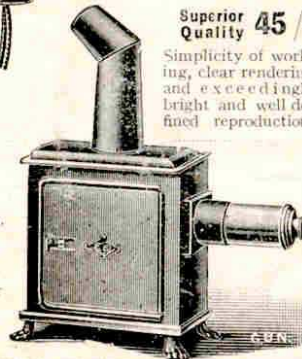

P 241

JUVENILE MAGIC LANTERNS

All metal bodies, objection fitted with good lenses, complete with oil lamp and glass and 6 slides.

Packed in cardboard boxes.

Approximate dimensions:

Height with Chimney	Size of Slides	Price	Extra Slides, per box of 1 doz.
10 in.	1 x 4 in.	2/9	9d.
13 in.	1 x 4 in.	5/6	9d.