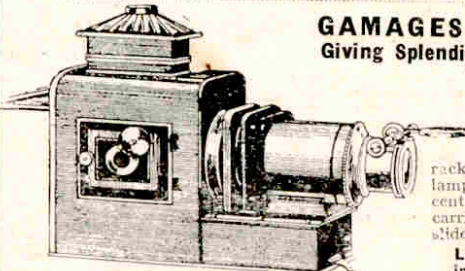

GAMAGES, HOLBORN LONDON, E.C.1

FOOTBALL AGAIN!!

No matter what you want whether it be Footballs, Boots, Shirts or Knickers—get your kit — at — Gamages and get the very best possible. Visit our huge store at Holborn and see the remarkable values for yourself, or send for our Illustrated SPORTS LIST which deals extensively with every Winter Sport. It will be sent Post Free on request.