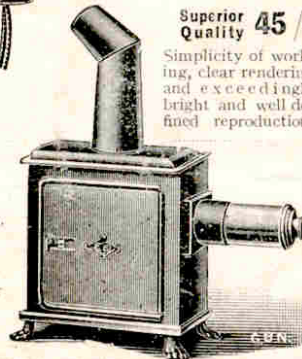

Superior Quality 45/-

Simplicity of working, clear rendering and exceedingly bright and well defined reproduction.

P 241

JUVENILE MAGIC LANTERNS

All metal bodies, objection fitted with good lenses, complete with oil lamp and glass and 6 slides. Packed in cardboard boxes.

Approximate dimensions:
Height with Chimney ... 10 in. ... 13 in.
Size of Slides ... 1 x 4 in. ... 1 x 4 in.
Price ... 2/9 ... 5/6
Extra Slides, per box of 1 doz. ... 9d. ... 9d.