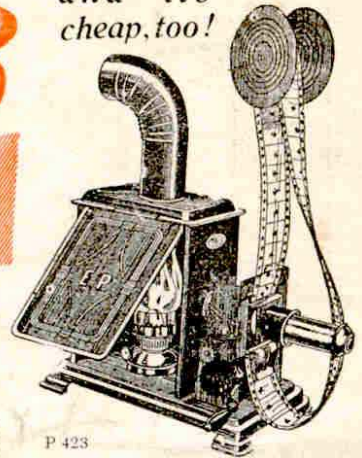

P 423

All are complete with oil lamp, film and lantern slides. These can be used also as magic lanterns. 5 6 7 6 12 6 21/- Carriage extra Electric Light Fittings ... 3/6 extra

Write for Illustrated List of Magic Lanterns, Cinematographs, etc.—
POST FREE ON REQUEST.

Superior Quality Lanterns

Constructed on the lines of full size Magic Lanterns. These are of an elegant shape with polished Russian Iron Body, Paraffin Lamp and 12 fine Glass Slides, packed in separate specially grooved box. All complete in elegant cardboard box.

Slides 1 1/2 in. wide, lens 1 9/16 in. diam. Price ... 12/6
Slides 2 in. wide, lens 1 1/4 in. diam. Price ... 21/-

Continuous Cinematograph Films

P 420 (As shown in Machine Illustrated above) Suitable for juvenile machines. These are specially made, being very transparent, and giving good pictures with oil lamp where the ordinary film is not always a success.

1. Long coloured films ... 1/6 each
2. Smaller films ... 10d.

Short Lengths of film (ordinary) suitable for machines. In boxes. Per box of approximately 18 ft., 6d.; 36 ft., 1/-; 72 ft., 2/-; 144 ft., 4/-; etc., to 10/- for 360 ft. Post extra.

POST CARD LANTERNS for ELECTRIC LIGHT

P 427 These lanterns give very large and beautiful pictures of postcards and other opaque objects by reflection. Size of picture at 12 ft. distance 8 ft. by 5 ft. 2 in.

The projector is of a superior type and gives remarkably clear definition. Size of Lantern 12 by 10 1/2 by 9 in. Price 35/-

Superior Quality 45/-

Simplicity of working, clear rendering and exceedingly bright and well defined reproduction.