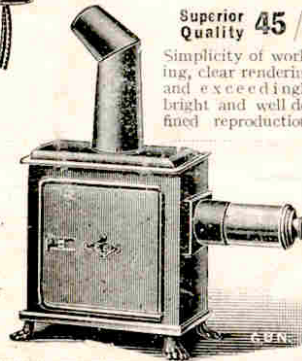

P 241

JUVENILE MAGIC LANTERNS

All metal bodies, objection fitted with good lenses, complete with oil lamp and glass and 6 slides. Packed in cardboard boxes.

Height with Chimney	Size of Slides	Price	Extra Slides, per box of 1 doz.
10 in.	1 x 4 in.	2/9	9d.
13 in.	1 x 4 in.	5/6	9d.

GAMAGES OPTICAL LANTERN Giving Splendid Results and Complete with 1 Dozen Slides

No. 1. Full-sized japanned body lantern, similar to sketch, fitted with best 4 in. Plano Convex condensers and double combination front lens, with rack-work focus, petroleum three-wick lamp, or incandescent gas outfit, slide carrier, and 1 doz. slides ... Complete

£2 15s.

Lantern without lighting, but including carrier and tray ... 42/6

SUPERIOR RUSSIAN IRON LANTERNS

No. 3. Same shape as No. 1 Lantern not having the extension foot as shown in the illustration, and having single rack-work motion and brass sliding front fitted up as No. 1 ... Complete

£3 : 15s.