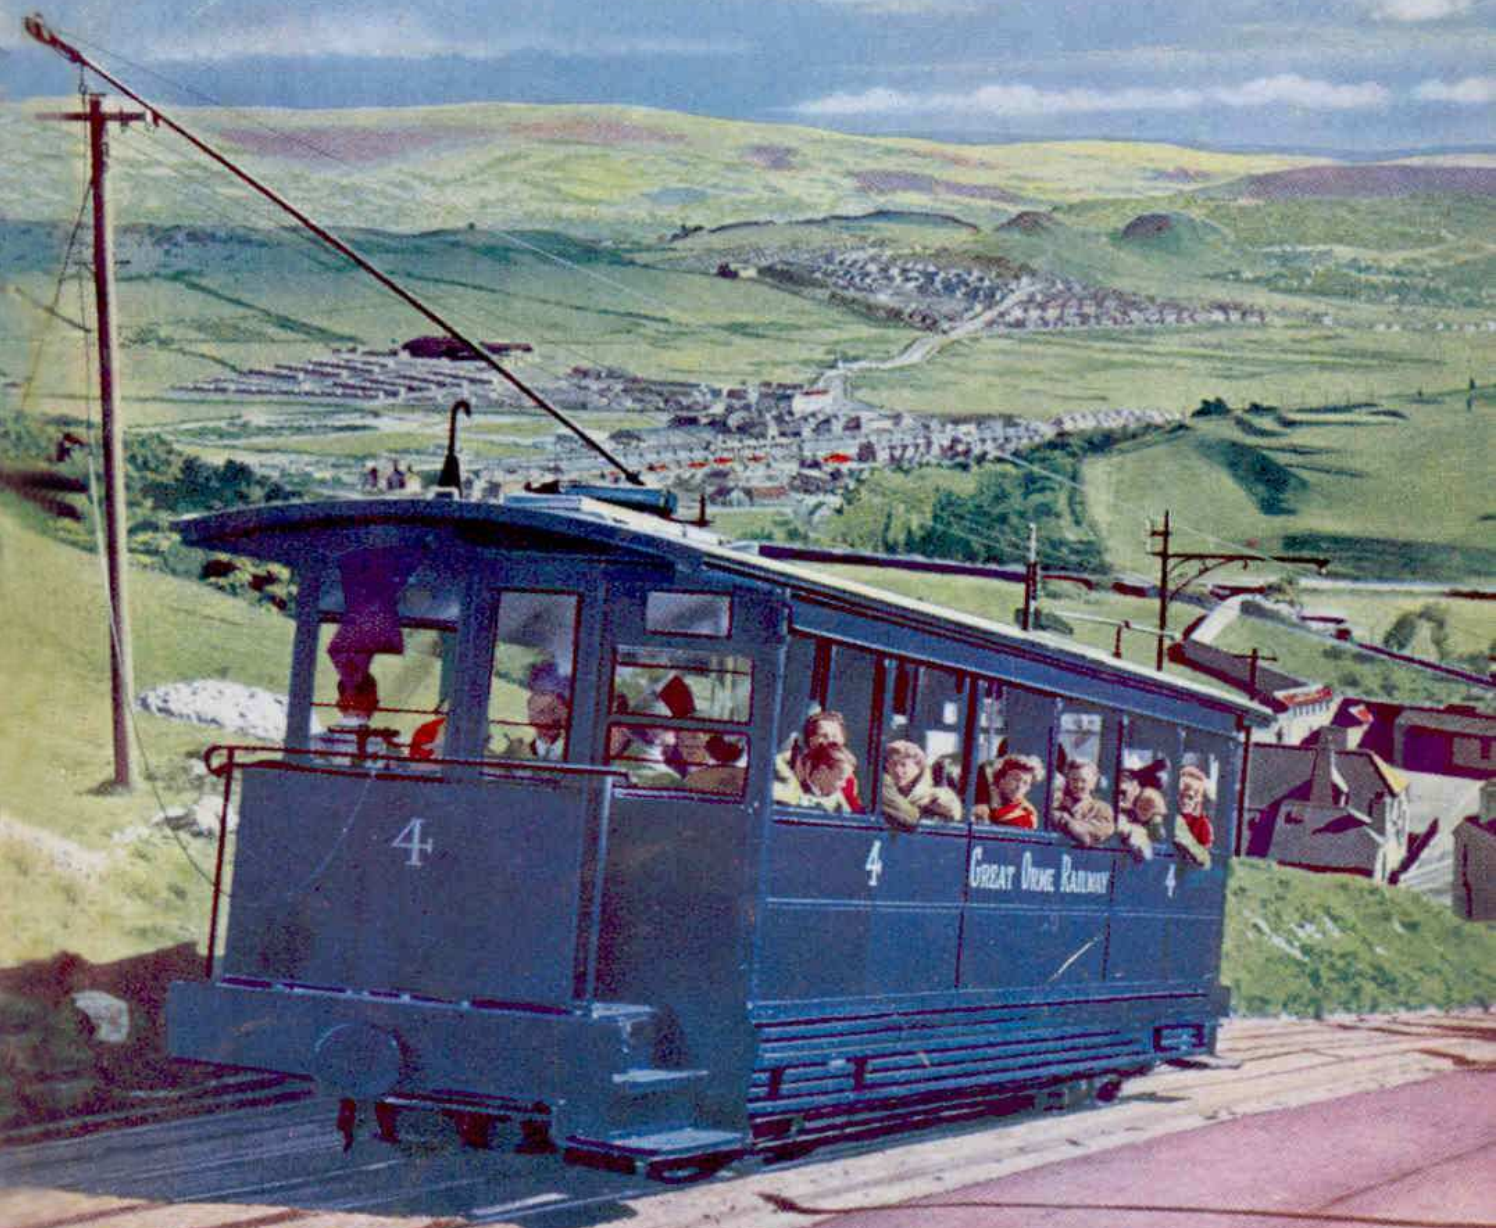

VOL. XLIII No. 4

APRIL 1958

MECCANO

MAGAZINE

LLANDUDNO'S CABLE RAILWAY.

15c